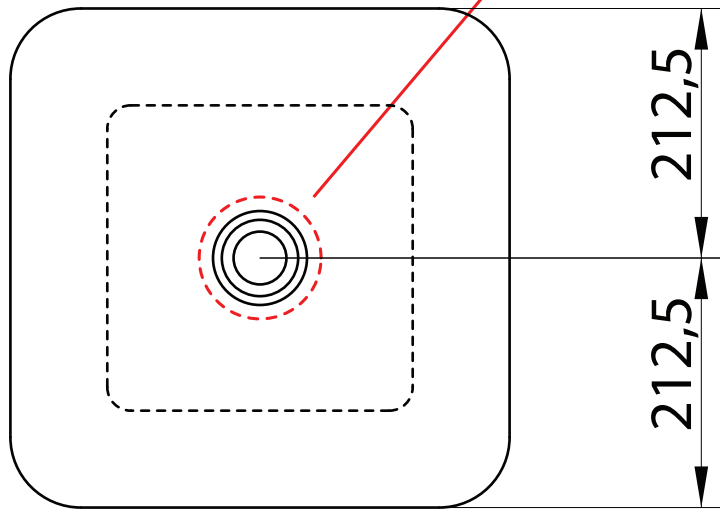

CUTTING  
min d.90mm  
Max d.140mm

AET

ART.  
L602

ELITE  
Elite Square

MATERIAL: FIRE-CLAY

REV. 30.05.2020