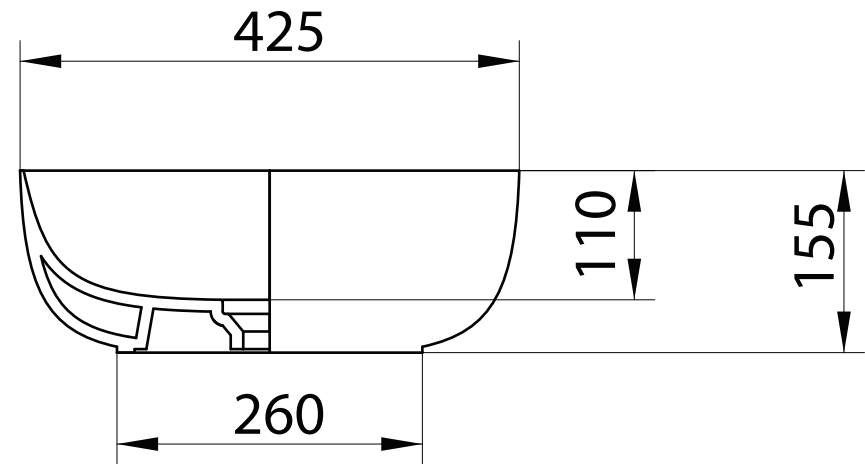

CUTTING  
min d.90mm  
Max d.140mm

AET

ART.  
L602

ELITE  
Elite Square

MATERIAL: FIRE-CLAY

REV. 30.05.2020