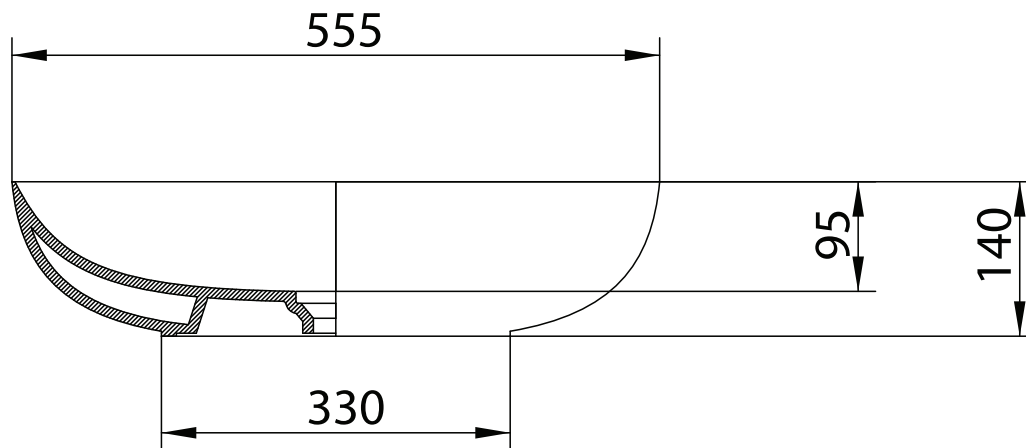

CUTTING
min d.90mm
Max d.140mm

AET

ART.
L616

ELITE
Elite Oval M

MATERIAL: FIRE-CLAY

REV. 30.05.2020