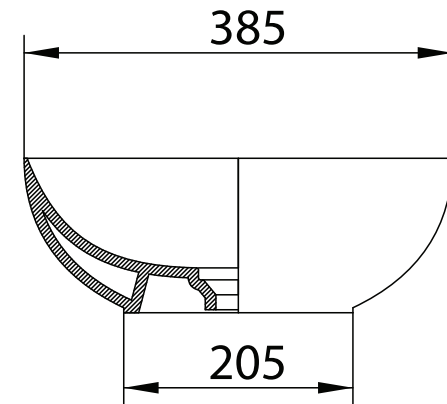

CUTTING
min d.90mm
Max d.140mm

AET

ART.
L616

ELITE
Elite Oval M

MATERIAL: FIRE-CLAY

REV. 30.05.2020