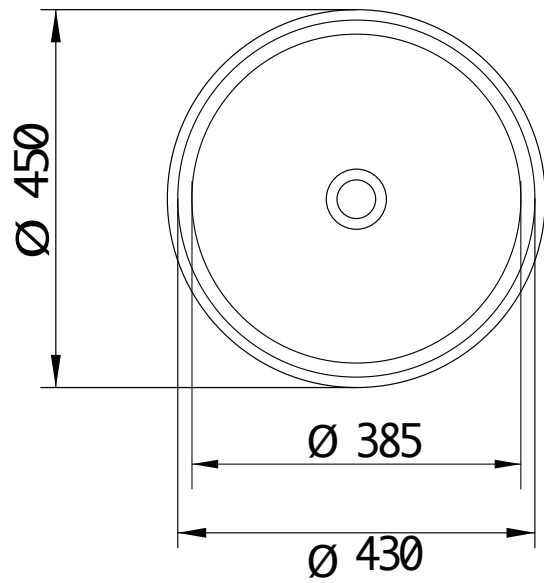

AET

ART.  
L107T0R0VT

CLASS  
Totem Class

MATERIAL: FIRE-CLAY

REV. 19.10.2022

AET

ART.  
L107T0R0VP

CLASS  
Totem Class con scarico a parete