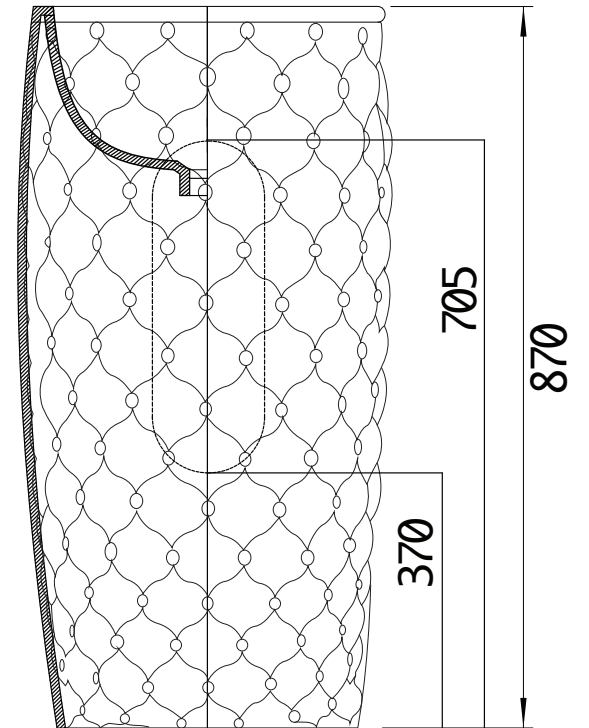

AET

ART.  
L107T0R0VT

CLASS  
Totem Class

MATERIAL: FIRE-CLAY

REV. 19.10.2022

AET

ART.  
L107T0R0VP

CLASS  
Totem Class con scarico a parete