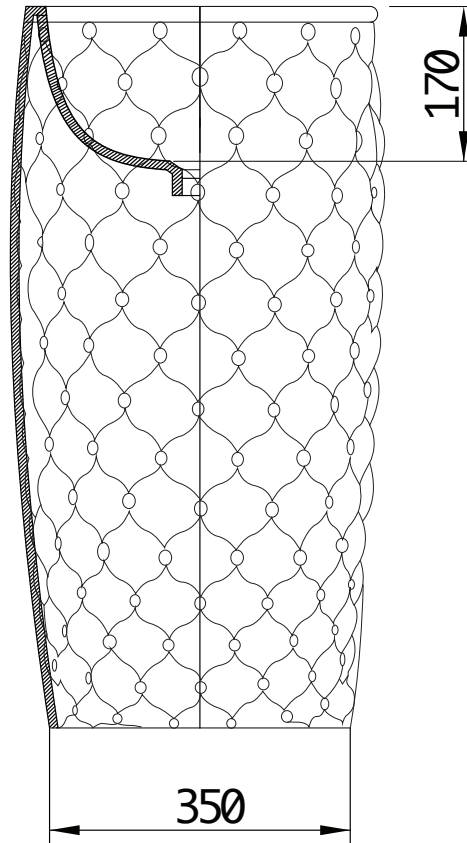

AET

ART.  
L107T0R0VT

CLASS  
Totem Class

MATERIAL: FIRE-CLAY

REV. 19.10.2022

AET

ART.  
L107T0R0VP

CLASS  
Totem Class con scarico a parete