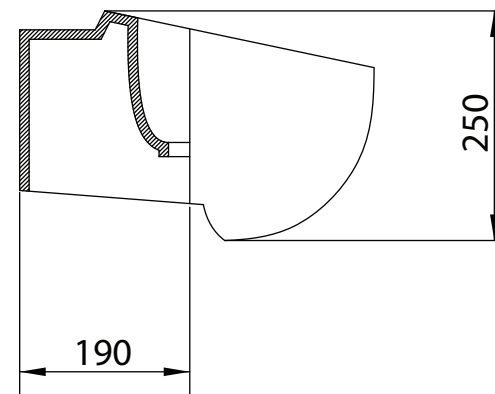

misura da piano
foro rubinetto

AET

ART.
L312

IDEA
Sphere

MATERIAL: FIRE-CLAY

REV: 10.11.2021