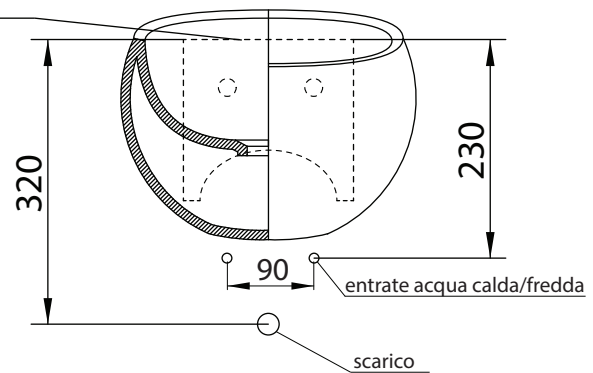

misura da piano
foro rubinetto

AET

ART.
L312

IDEA
Sphere

MATERIAL: FIRE-CLAY

REV: 10.11.2021