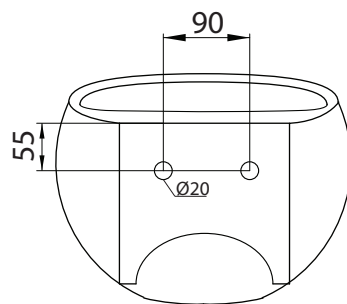

misura da piano
foro rubinetto

AET

ART.
L312

IDEA
Sphere

MATERIAL: FIRE-CLAY

REV: 10.11.2021